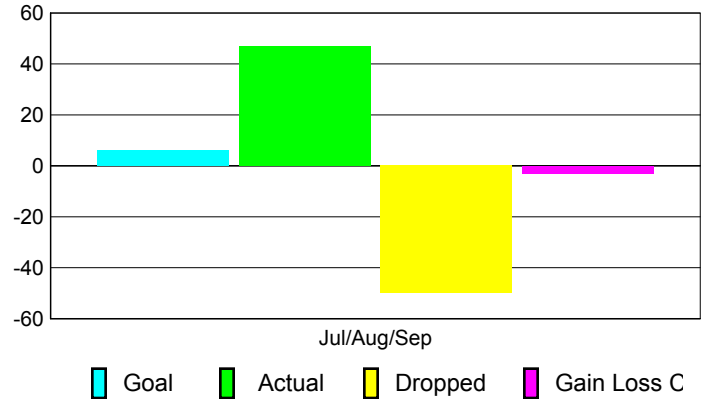

Club Results 2010-2011

Goal, New, Dropped, Gain/Loss

MEMBERSHIP

Membership Results
2010-2011

Membership
2009-2010

Month	Net Memb	Actual New	Actual Dropped	Gain/Loss of	Gain/Loss of
	Goal	Memb	Memb	Memb	Memb
Jul/Aug/Sep	6	47	-50	-3	17
Totals	6	47	-50	-3	17

Membership Results 2010-2011

Goal, New, Dropped, Gain/Loss

Comparison of Club Gain/Loss

Current Year Compared to the Previous Year

Comparison of Membership Gain/Loss

Current Year Compared to the Previous Year